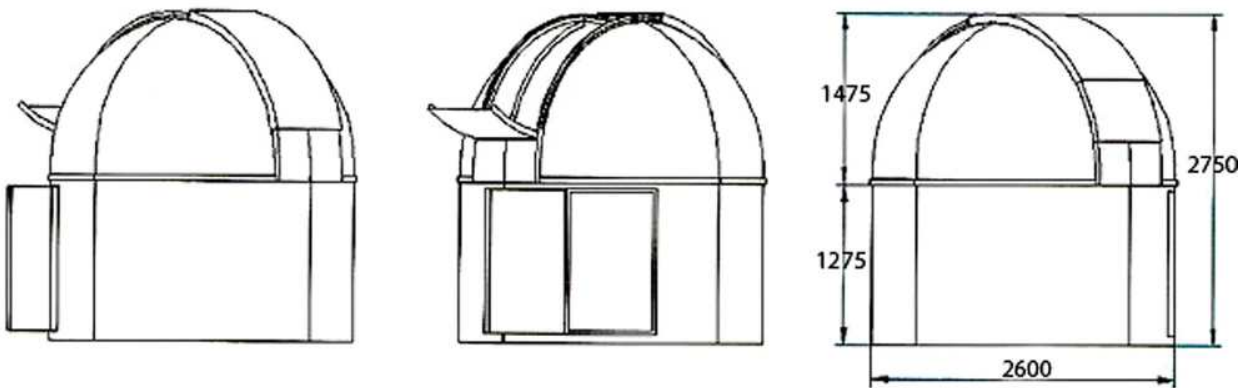

2.7 M OBSERVATORY DIMENSIONS

SHUTTER WIDTH: 700MM
DOOR HEIGHT: 1145MM
DOOR WIDTH: 800MM

FULL HEIGHT OBSERVATORY

BASE COLLAR OUTSIDE DIAMETER = 2600MM
BASE COLLAR INSIDE DIAMETER = 2400MM
100MM FIXING FLANGE AROUND INSIDE COLLAR WALL

TRACK WALL DIMENSIONS FOR ROOFTOP INSTALLATION