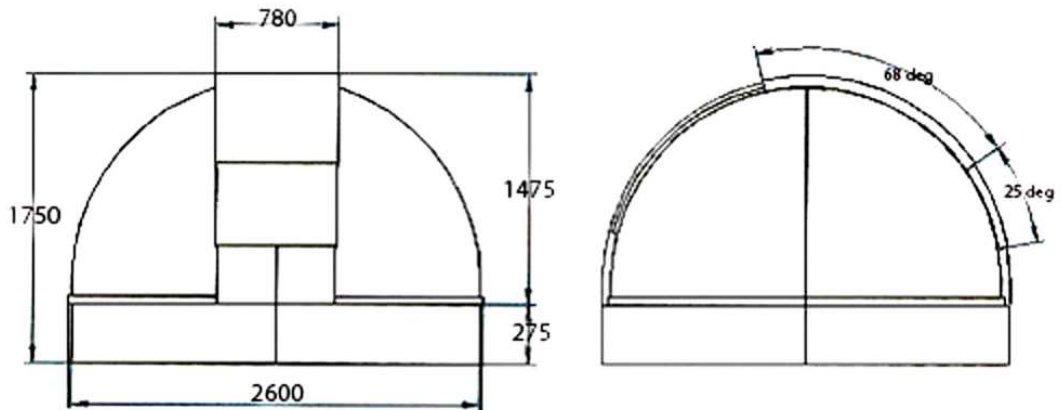

2.7 M OBSERVATORY DIMENSIONS

SHUTTER WIDTH: 700MM
DOOR HEIGHT: 1145MM
DOOR WIDTH: 800MM

FULL HEIGHT OBSERVATORY

BASE COLLAR OUTSIDE DIAMETER = 2600MM
BASE COLLAR INSIDE DIAMETER = 2400MM
100MM FIXING FLANGE AROUND INSIDE COLLAR WALL

TRACK WALL DIMENSIONS FOR ROOFTOP INSTALLATION